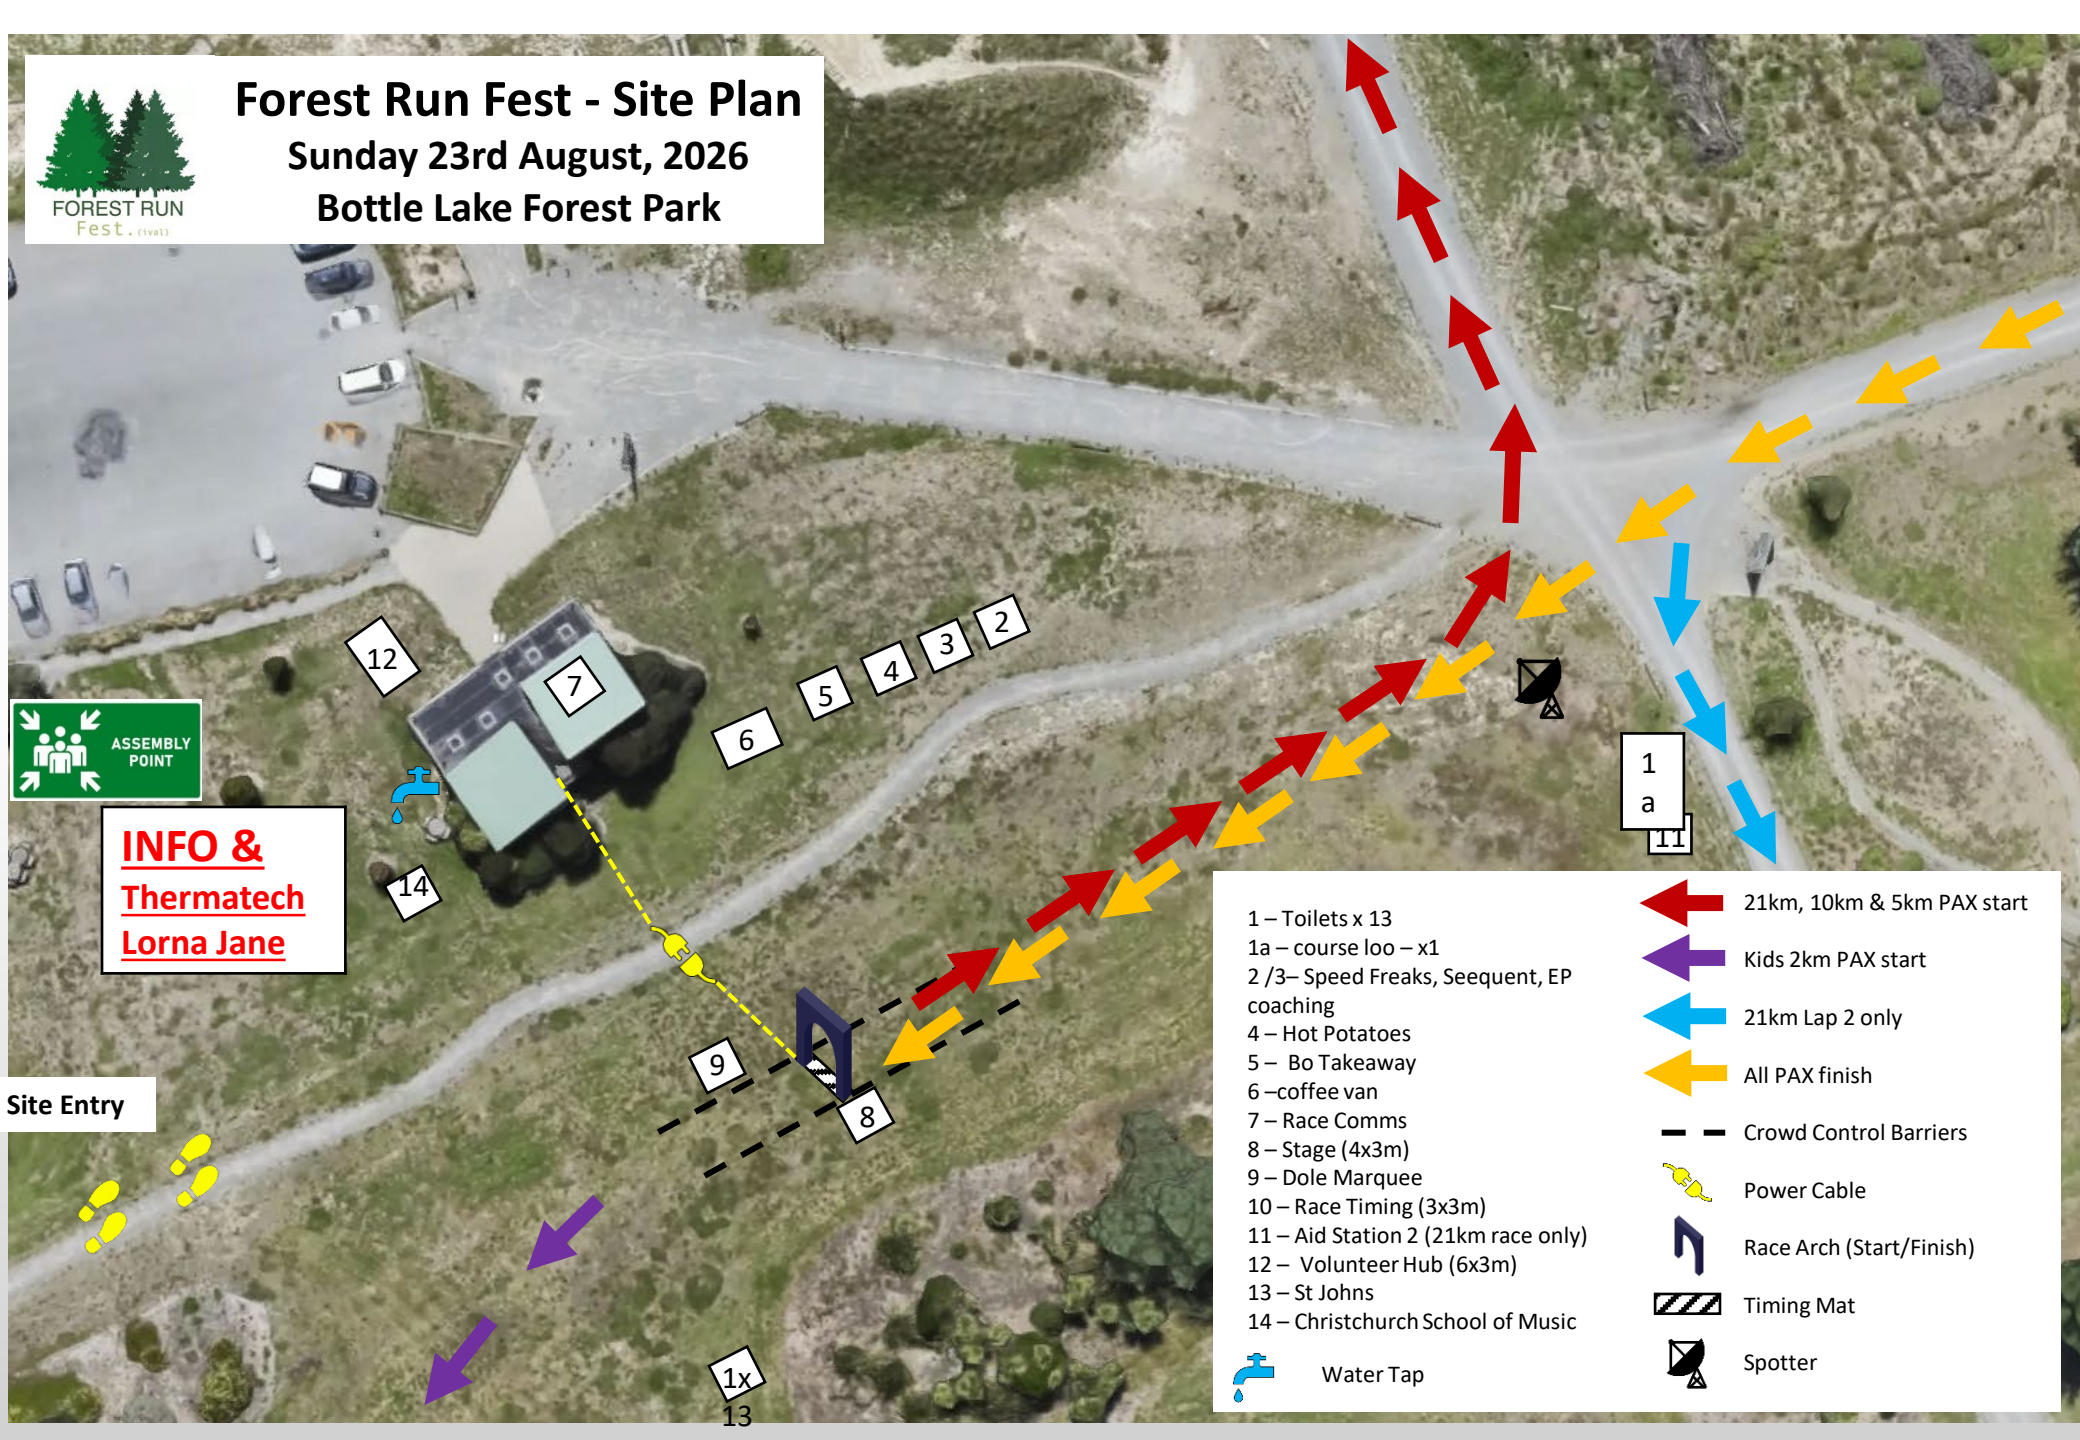

# Forest Run Fest - Site Plan

Sunday August 23, 2026  
Bottle Lake Forest Park

Bottle Lake Forest Park  
Wooded site for biking, hiking & more

Race Village

**EVENT PARKING**

Overflow

-  Marshal
-  Direction of Vehicles
-  Event Parking
-  Participant Walkway
-  Emergency Assembly Point

# Forest Run Fest - Site Plan

Sunday 23rd August, 2026  
Bottle Lake Forest Park

**ASSEMBLY POINT**

**INFO & Thermatech Lorna Jane**

**Site Entry**

- 1 – Toilets x 13
  - 1a – course loo – x1
  - 2 /3– Speed Freaks, Seequent, EP coaching
  - 4 – Hot Potatoes
  - 5 – Bo Takeaway
  - 6 – coffee van
  - 7 – Race Comms
  - 8 – Stage (4x3m)
  - 9 – Dole Marquee
  - 10 – Race Timing (3x3m)
  - 11 – Aid Station 2 (21km race only)
  - 12 – Volunteer Hub (6x3m)
  - 13 – St Johns
  - 14 – Christchurch School of Music
- 21km, 10km & 5km PAX start
  - Kids 2km PAX start
  - 21km Lap 2 only
  - All PAX finish
  - Crowd Control Barriers
  - Power Cable
  - Race Arch (Start/Finish)
  - Timing Mat
  - Spotter
  - Water Tap

1x  
13